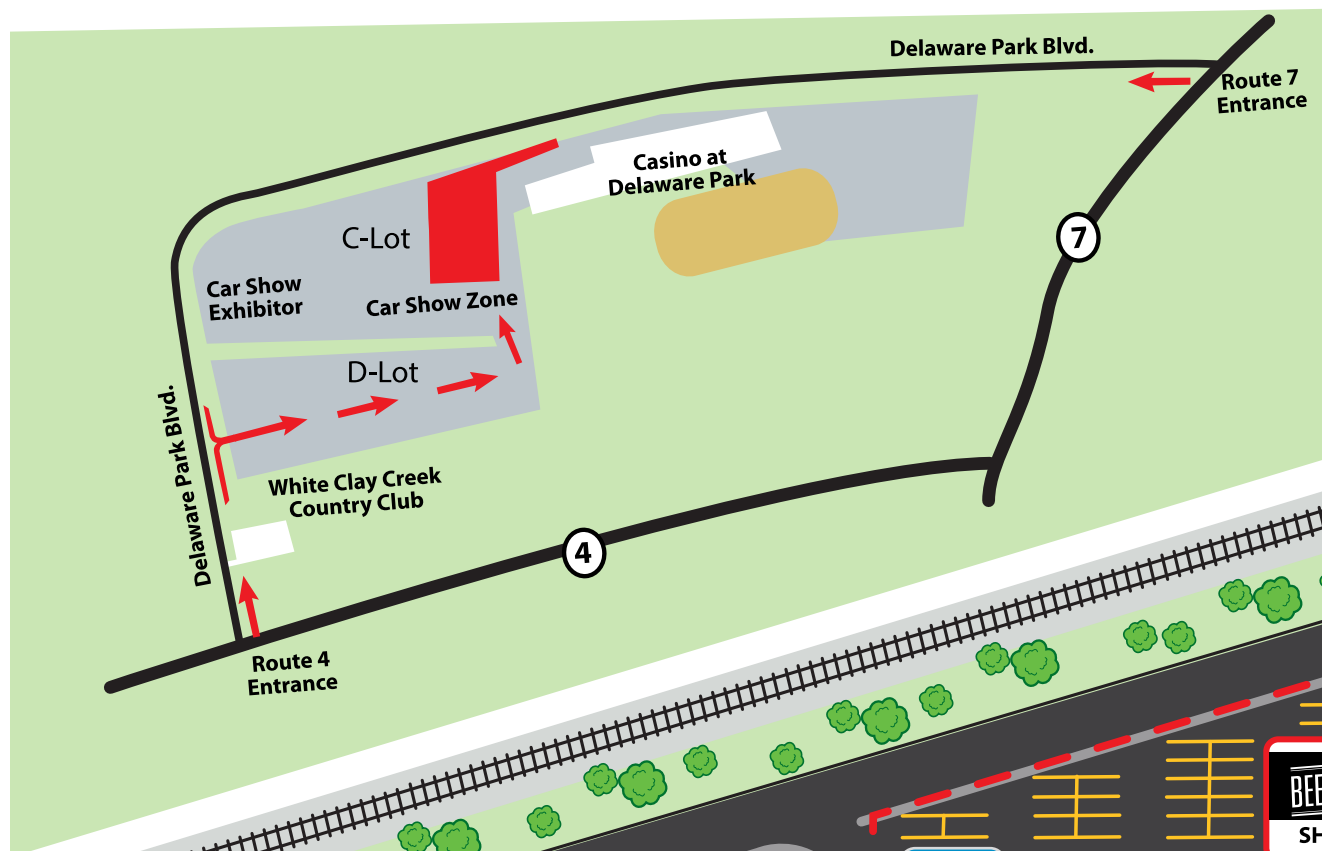

# CASINO at DELAWARE PARK • PROPERTY MAP

OVERALL VIEW

SHOW ZONE CLOSE-UP

Casino at Delaware Park  
SUNDAY • OCTOBER 24, 2021