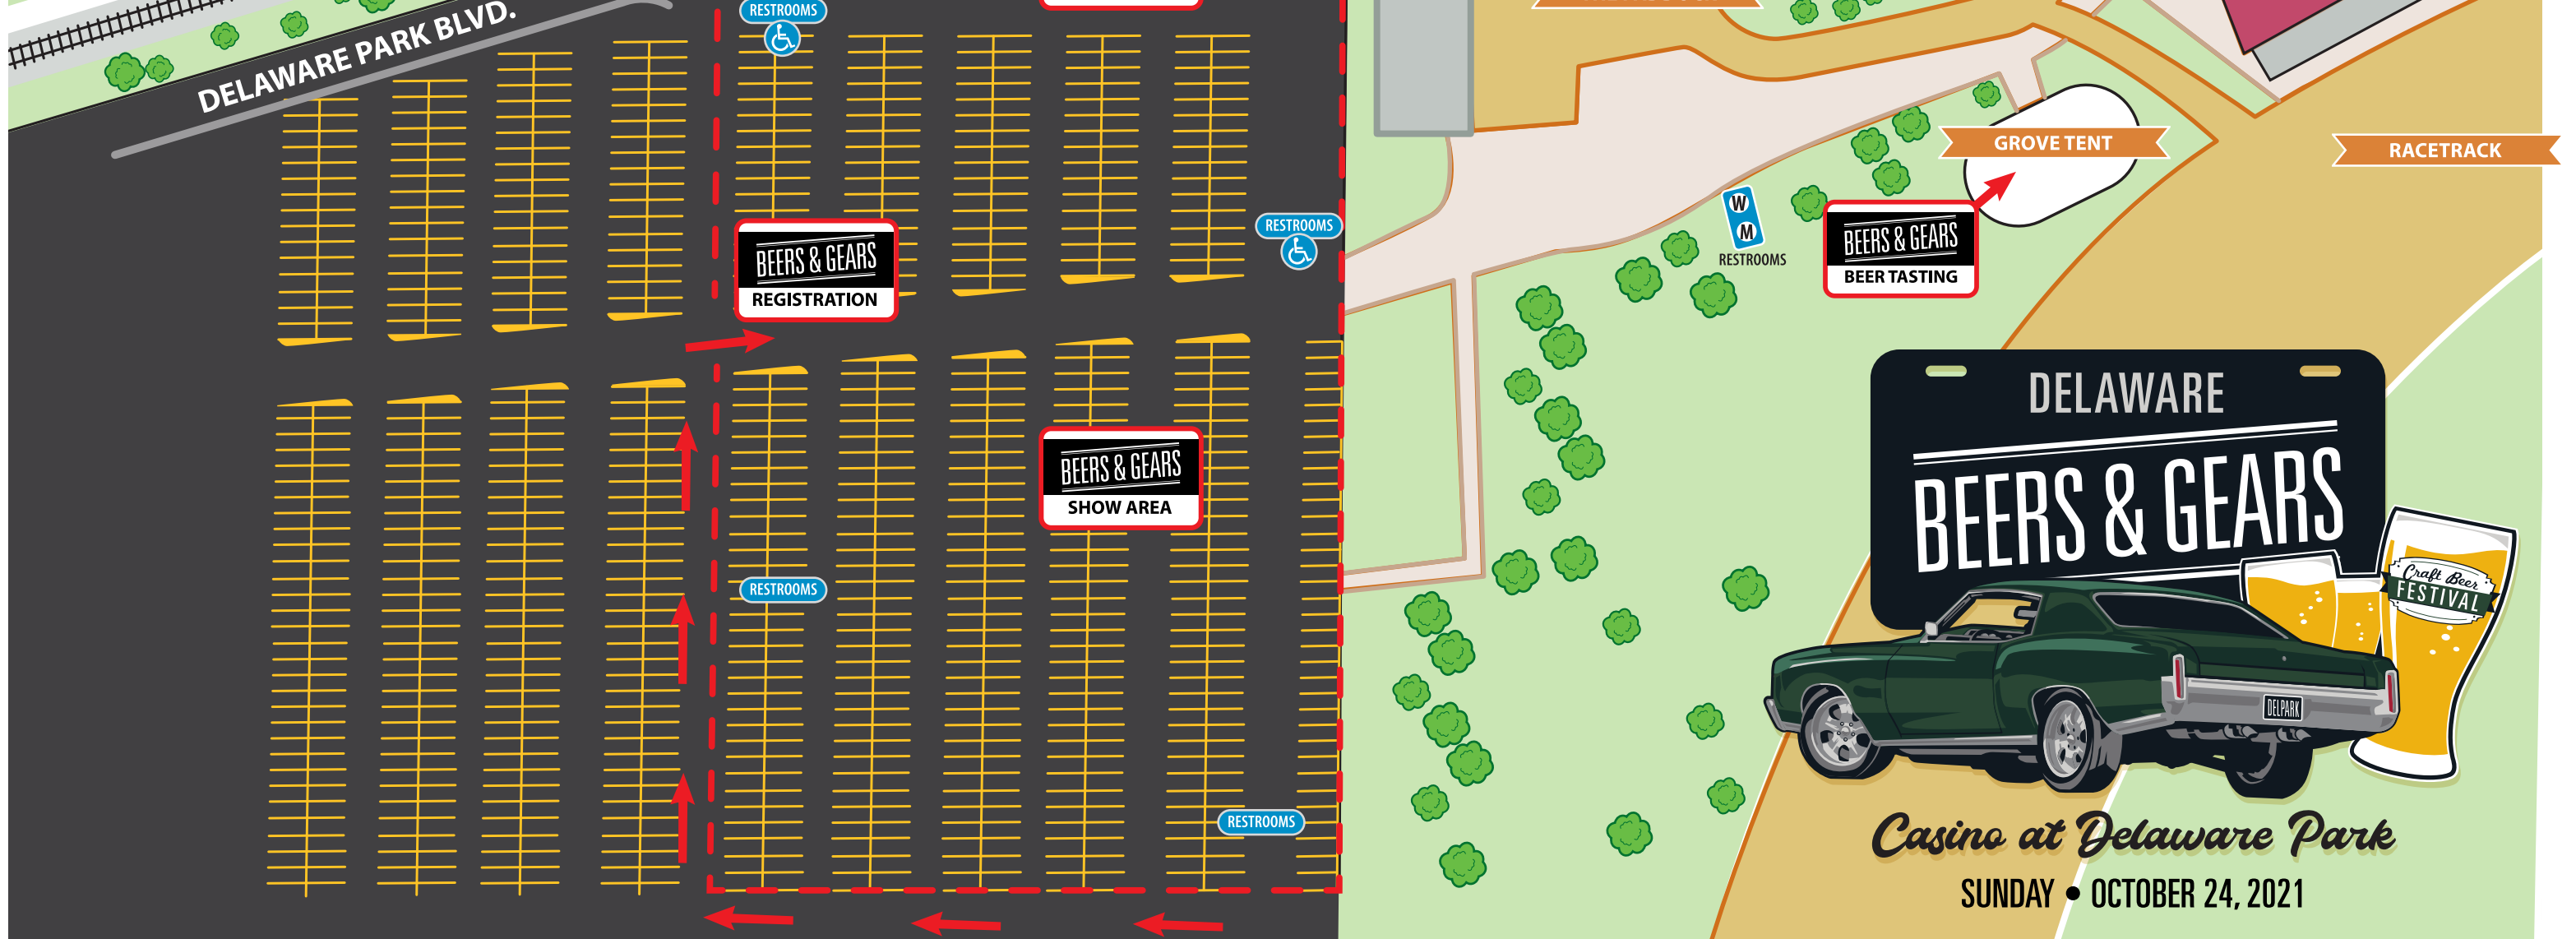

# CASINO at DELAWARE PARK • PROPERTY MAP

OVERALL VIEW

SHOW ZONE CLOSE-UP

Casino at Delaware Park  
SUNDAY • OCTOBER 24, 2021